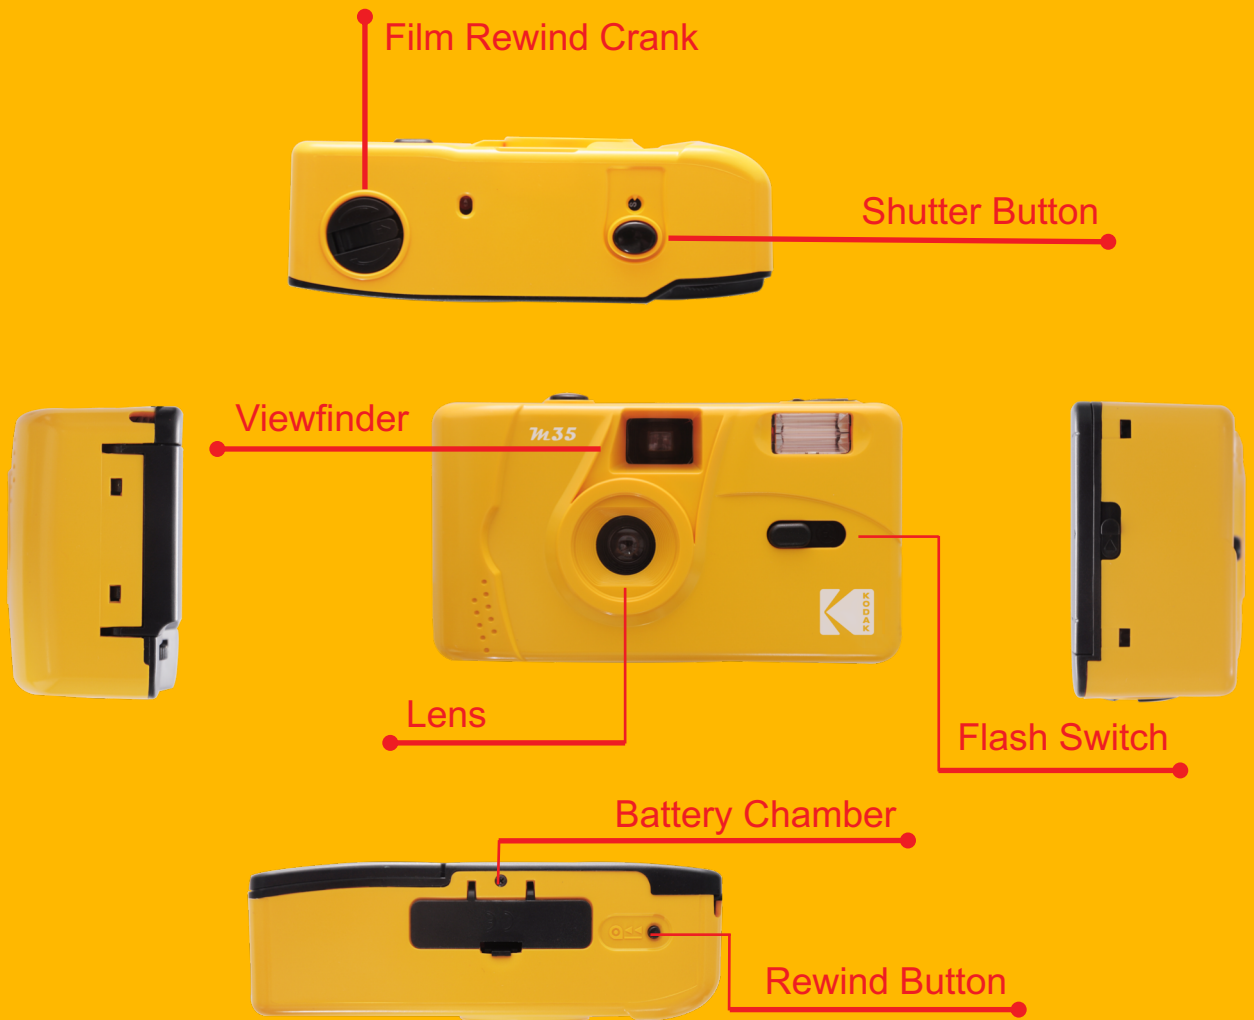

Capture the Memories

MODERN and RETRO

Keep it simple all the time

KODAK Film Camera

M35

KODAK Film Camera

M35

Shoot a film blockbuster with one touch.

Features and Specification

Features

35 mm Reusable Film Camera
For Negative Colour Film
Fixed-Focus Lens
Built-In Flash

Specification

Film Format: 135 Film (24x36mm) ISO 200 / 400
Optics Lens: 31mm, F=10, 1 element
Focusing: Focus Free, 1m ~ ∞
Shutter Speed: 1 /120s
Film Transport: Manual wind and rewind
View Finder: Field = 70%
Power Source: 1AAA- Alkaline Battery
Dimensions: 114(W) x 63 (H) x 35 (D) mm
Weight: 100 gram
Main Plastic Material: ABS

KODAK Film Camera

M35

Various colors are available.

Kodak Yellow
EAN 4897120490011
DA00233

Mint Green
EAN 4897120490028
DA00234

Purple
EAN 4897120490035
DA00235

Flame Scarlet
EAN 4897120490042
DA00239

Cerulean Blue
EAN 4897120490059
DA00240

Candy Pink
EAN 4897120490066
DA00241

Marble Grey
EAN 4897120490097
DA00255

Olive Green
EAN 4897120490080
DA00254