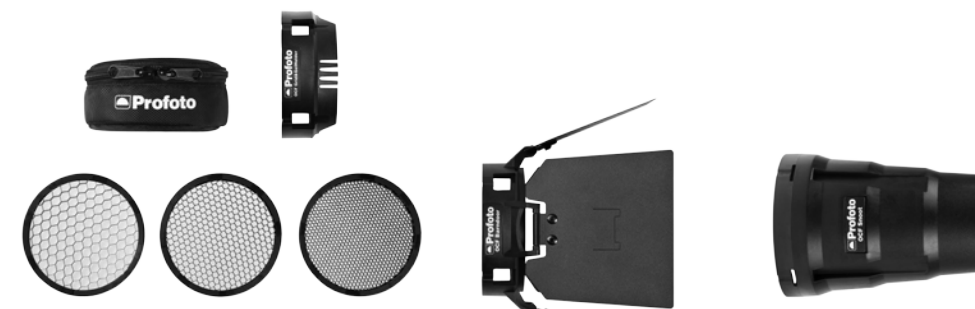

## Off-Camera Flashes

B1 500 AirTTL  
90 10 94

B2 Head  
90 11 08

B2 250 AirTTL  
90 11 07

See all B1 and B2 kit options on [profoto.com/offcameraflash](http://profoto.com/offcameraflash)

## Profoto Air Wireless System

Air Remote TTL-C  
90 10 39

Air Remote TTL-N  
90 10 40

Air Remote  
90 10 31

Air Sync  
90 10 32

Canon

Nikon

General brand

## Off-Camera Flash Light Shaping Tools

OCF Grid Kit  
10 10 30

OCF Barndoor  
10 12 04

OCF Snoot  
10 12 00

OCF Softbox 1,3x1,3'  
10 12 13

OCF Softbox 2' Octa  
10 12 11

OCF Softbox 1x3'  
10 12 17

OCF Softbox 2x3'  
10 12 15