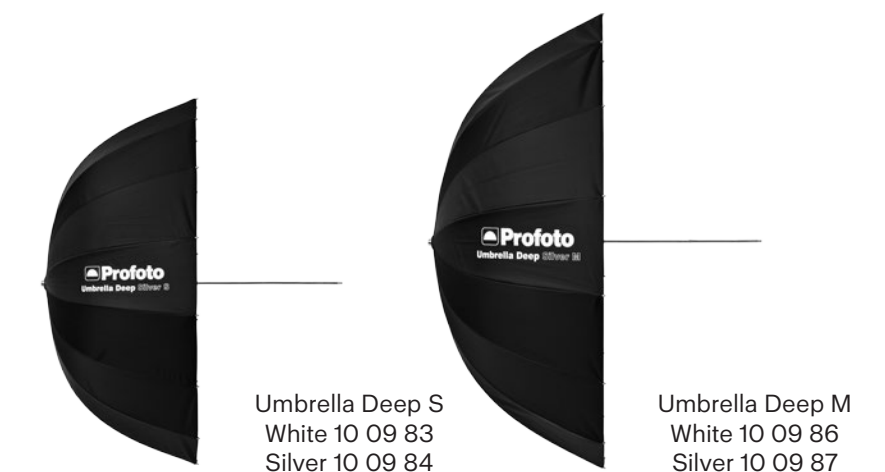

OCF Color Effects Gel Pack
10 10 39

Umbrella Deep S
White 10 09 83
Silver 10 09 84
Translucent 10 09 85

Umbrella Deep M
White 10 09 86
Silver 10 09 87
Translucent 10 09 88