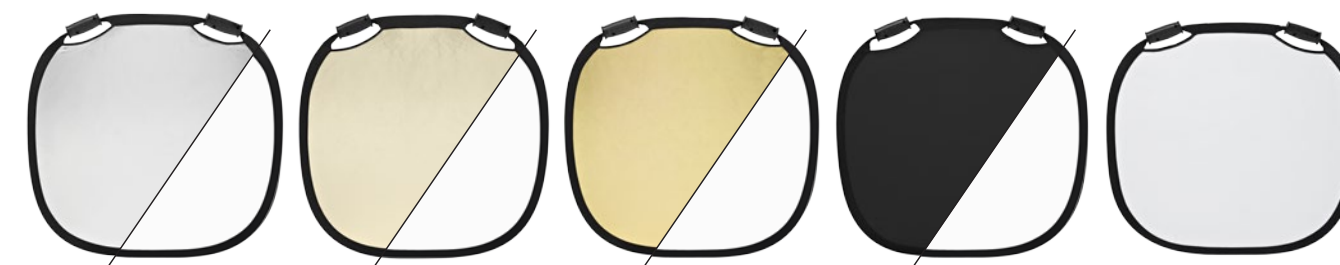

Other Light Shaping Tools

Collapsible Reflectors
Reflector Silver/White M 10 09 60
Reflector Silver/White L 10 09 61
Reflector SunSilver/White M 10 09 62
Reflector SunSilver/White L 10 09 63
Reflector Gold/White M 10 09 64
Reflector Gold/White L 10 09 65
Reflector Black/White M 10 09 66
Reflector Black/White L 10 09 67
Reflector Translucent M 10 09 68
Reflector Translucent L 10 09 69