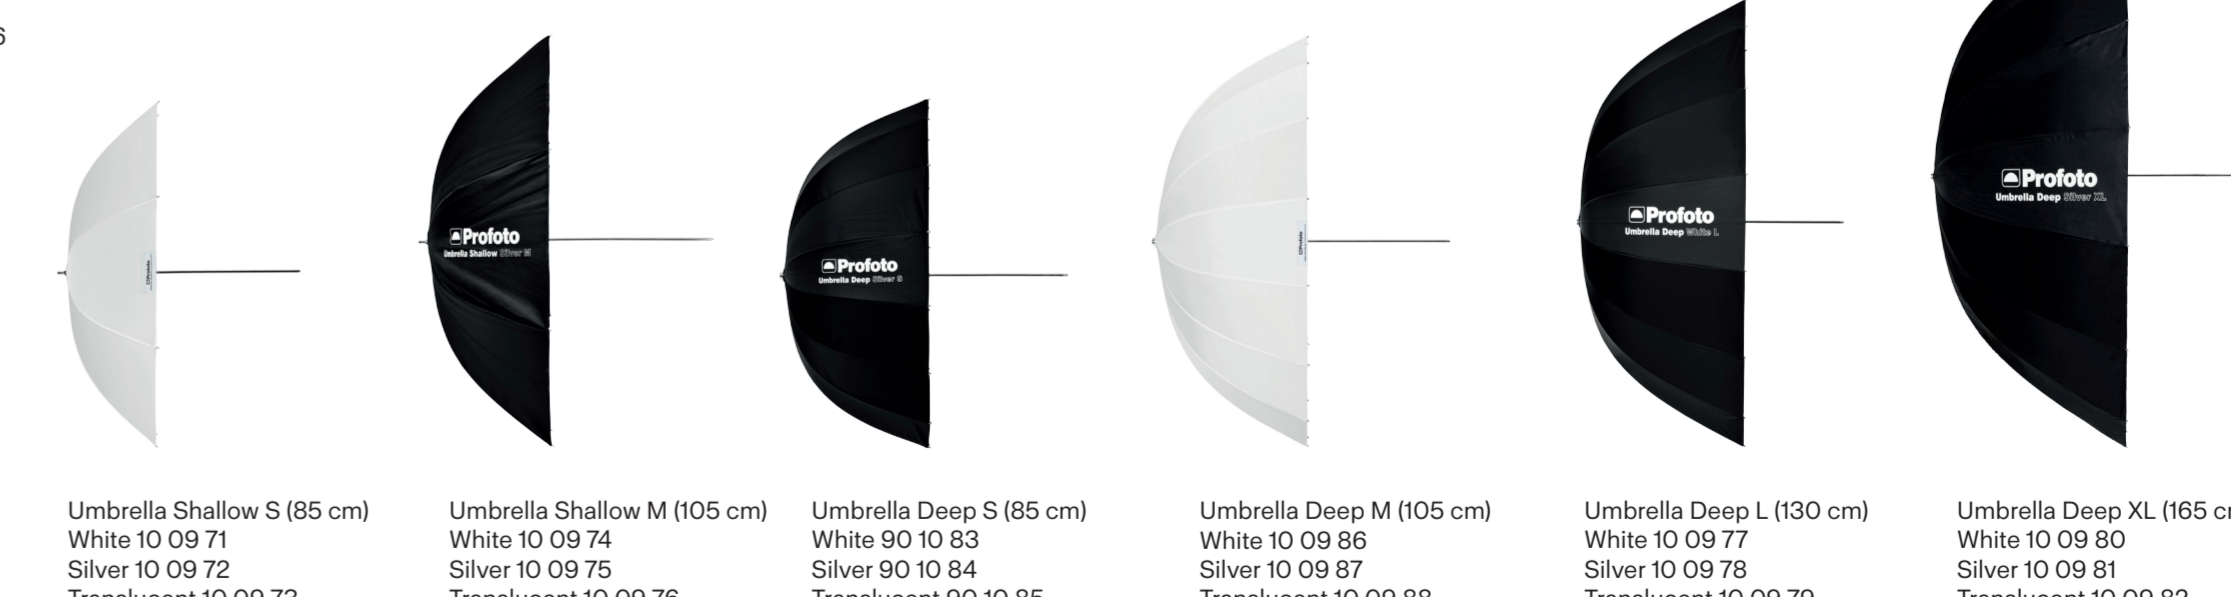

Grid 10", 337 mm 10 06 18
ProTube, 337 mm 10 06 70
Barndoors, 337 mm 10 07 15
Grid 10", 280 mm 10 06 36
Grid and Filter Holder 90 06 49
Barndoors 10 06 71
Shoot 10 06 51
Grid 5", 180 mm 10 06 46
Grid 10", 180 mm 10 06 05
Grid 20", 180 mm 10 06 06

Grid 25", 515 mm for Softlight Reflector 10 06 09
Diffuser for Softlight Reflector 10 07 14

Grid Small 5", 10", 20" 10 07 95 / 10 07 96 / 10 07 97
Spillkill 10 07 94

Umbrella Shallow S (85 cm) White 10 09 71
Silver 10 09 72
Translucent 10 09 73
Umbrella Shallow M (105 cm) White 10 09 74
Silver 10 09 75
Translucent 10 09 76
Umbrella Deep S (85 cm) White 90 10 83
Silver 90 10 84
Translucent 90 10 85
Umbrella Deep M (105 cm) White 10 09 86
Silver 10 09 87
Translucent 10 09 88
Umbrella Deep L (130 cm) White 10 09 77
Silver 10 09 78
Translucent 10 09 79
Umbrella Deep XL (165 cm) White 10 09 80
Silver 10 09 81
Translucent 10 09 82