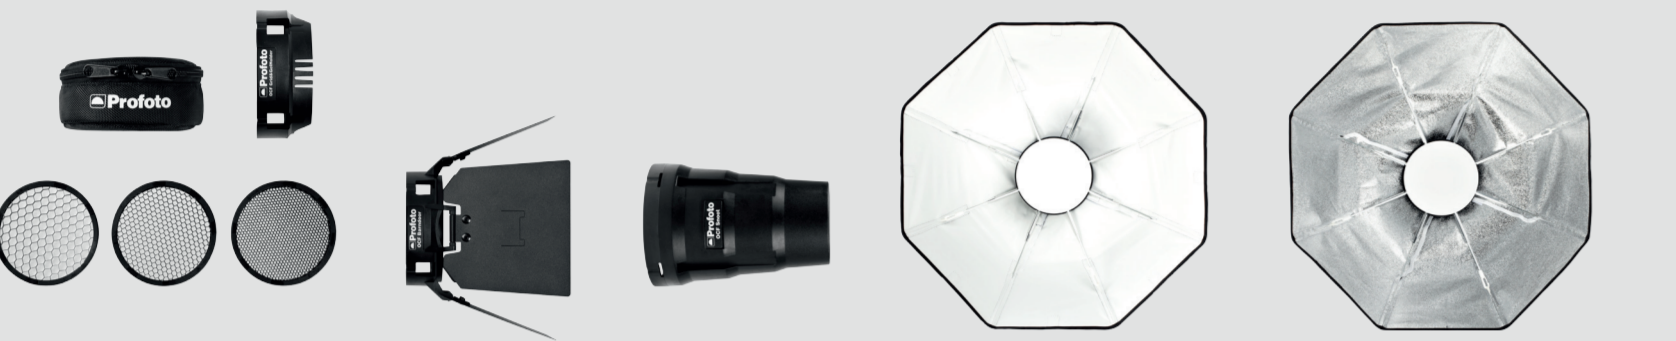

OCF Grid Kit 10 10 30
OCF Barndoor 10 12 04
OCF Snoot 10 12 00
OCF Beauty Dish White 2' (60 cm) 10 12 20
OCF Beauty Dish Silver 2' (60 cm) 10 12 21

Diffusers are included with the OCF Beauty Dishes