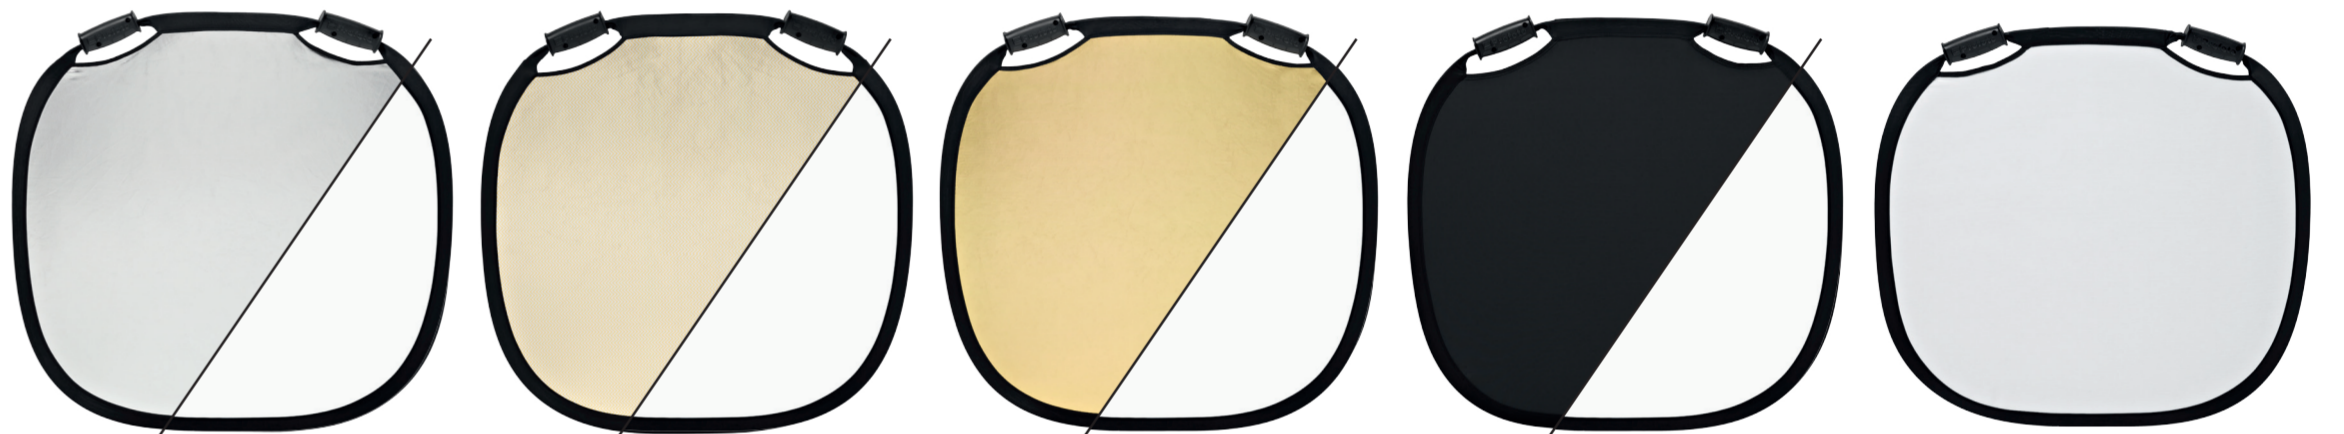

Collapsible Reflectors
Reflector Silver/White M (80 cm) 10 09 60
Reflector Silver/White L (120 cm) 10 09 61
Reflector SunSilver/White M (80 cm) 10 09 62
Reflector SunSilver/White L (120 cm) 10 09 63
Reflector Gold/White M (80 cm) 10 09 64
Reflector Gold/White L (120 cm) 10 09 65
Reflector Black/White M (80 cm) 10 09 66
Reflector Black/White L (120 cm) 10 09 67
Reflector Translucent M (80 cm) 10 09 68
Reflector Translucent L (120 cm) 10 09 69