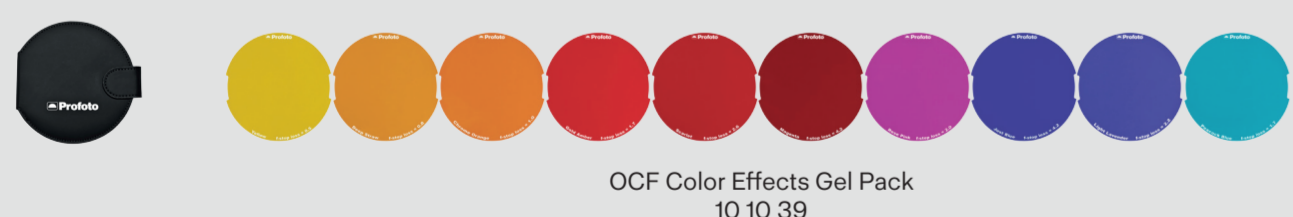

Off-Camera Flash

Portable lighting with TTL and HSS

Find offered kits on profoto.com/offcameraflash

Diffusers are included with the OCF Beauty Dishes

Softgrids are available for all OCF Softboxes

Air

Remote radio sync and control

Find Profoto Studio software on profoto.com

Pro Generators

Fast and reliable

D4 Generators

Consistent and powerful

Pro Heads

For Pro and D4 Generators

Monolights

Compact and handy

Find offered kits on profoto.com

Acute Generators

Small and lightweight

For Acute2R see profoto.com

Acute/D4 Heads

For Acute and D4 Generators

Light Shaping Tools

Style your light to perfection

Softgrids, masks and diffusers are available for all softboxes.

Optional front diffuser are available for all Giants

For ringflashes only

For monolights only

Backpanels and diffusers are available for all umbrellas