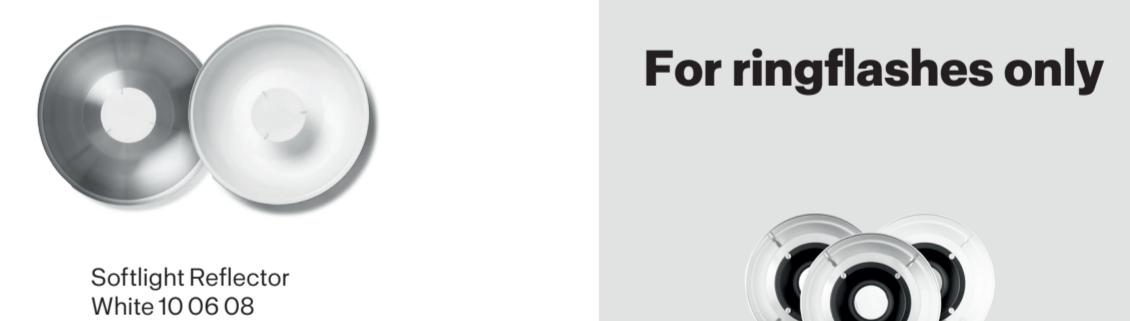

Ring Flash Softlight Reflector 10 06 42
Ring Flash Close-Up Reflector 10 06 43
Ring Flash WideSoft Reflector 10 07 17
Diffusor for Profoto Ringflashes 10 07 84